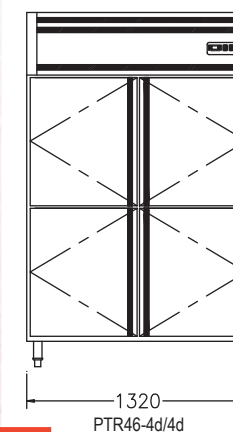

**PTR46-2D/2D**  
with optional s/s shelves.

Pass through reach-in for high turnover kitchen.

### STANDARD FEATURES

Insulation	Polyurethane foam injected under 500 tons of pressure to ensure uniformity and high structural strength.
Finish	Tough, hygienic construction, exterior bodies are stainless steel no.4 finish. Door frame and mullion are of 430 grade stainless steel for magnetic gaskets. Interior is stainless steel 2B finish. Zinalume steel top and base.
Door	Self closing door with easily replaceable magnetic gasket. Choice of model with full or half stainless steel door.
Refrigerator system	Self-contained, easily removable, top mounted condensing unit. Fitted with condensate evaporator, no drain connection required.
Controller	Multi-function microprocessor controlled with digital thermometer display.
Refrigerant	Environmental friendly R134a.
Shelf	Complete with 3 PVC. coated wire shelves per full door.
Other features	Coved stainless steel floor pan. Interior light. Heavy duty, adjustable, stainless steel bullet feet. Left hinge or right hinge selectable.
Optional extra	<ul style="list-style-type: none"> <li>Stainless steel wire shelves.</li> <li>Remote condensing unit.</li> <li>Mullion heater.</li> <li>Stainless steel base.</li> <li>Locking plate or cylinder locks.</li> <li>Swivel castors.</li> </ul>

Detail : 1

Detail : 2

Dimension :

### TECHNICAL DATA

	PTR21-1D/1D	PTR46-2D/2D	PTR72-3D/3D
Full door model	PTR21-1D/1D	PTR46-2D/2D	PTR72-3D/3D
Half door model	PTR21-2d/2d	PTR46-4d/4d	PTR72-6d/6d
Dimension L x D x H (mm.)	680 x 880 x 2095	1320 x 860 x 2095	1975 x 860 x 2095
Capacity Cu.Ft	20/566	43/1220	66/1870
Temperature range	+2°C to +5°C		
Cooling capacity (Btu.)	1355	2672	3845
Compressor (Hp.)	1/6	1/3	1/2
Shelves	3	6	9
Defrosting system	Circulated air		
Power supply	220 / 50 / 1 Ph.(60 Hz models are available.)		