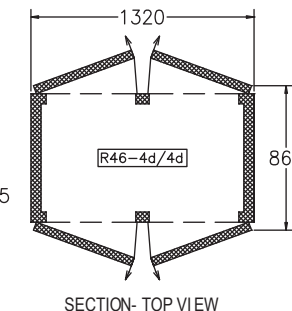

Detail : 1

Detail : 2

Dimension :

### TECHNICAL DATA

	PTR21-1D/1D	PTR46-2D/2D	PTR72-3D/3D
Full door model	PTR21-1D/1D	PTR46-2D/2D	PTR72-3D/3D
Half door model	PTR21-2d/2d	PTR46-4d/4d	PTR72-6d/6d
Dimension L x D x H (mm.)	680 x 880 x 2095	1320 x 860 x 2095	1975 x 860 x 2095
Capacity Cu.Ft	20/566	43/1220	66/1870
Temperature range	+2°C to +5°C		
Cooling capacity (Btu.)	1355	2672	3845
Compressor (Hp.)	1/6	1/3	1/2
Shelves	3	6	9
Defrosting system	Circulated air		
Power supply	220 / 50 / 1 Ph.(60 Hz models are available.)		