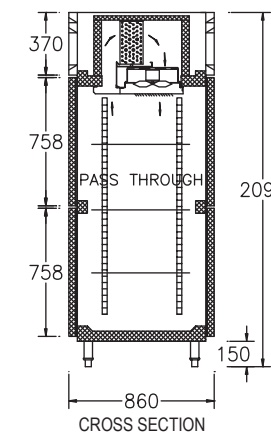

**PTR46-2D/2D**  
with optional s/s shelves.

Pass through reach-in for high turnover kitchen.

Detail : 1

Detail : 2

Dimension :

### TECHNICAL DATA

	PTR21-1D/1D	PTR46-2D/2D	PTR72-3D/3D
Full door model	PTR21-1D/1D	PTR46-2D/2D	PTR72-3D/3D
Half door model	PTR21-2d/2d	PTR46-4d/4d	PTR72-6d/6d
Dimension L x D x H (mm.)	680 x 880 x 2095	1320 x 860 x 2095	1975 x 860 x 2095
Capacity Cu.Ft	20/566	43/1220	66/1870
Temperature range	+2°C to +5°C		
Cooling capacity (Btu.)	1355	2672	3845
Compressor (Hp.)	1/6	1/3	1/2
Shelves	3	6	9
Defrosting system	Circulated air		
Power supply	220 / 50 / 1 Ph.(60 Hz models are available.)		