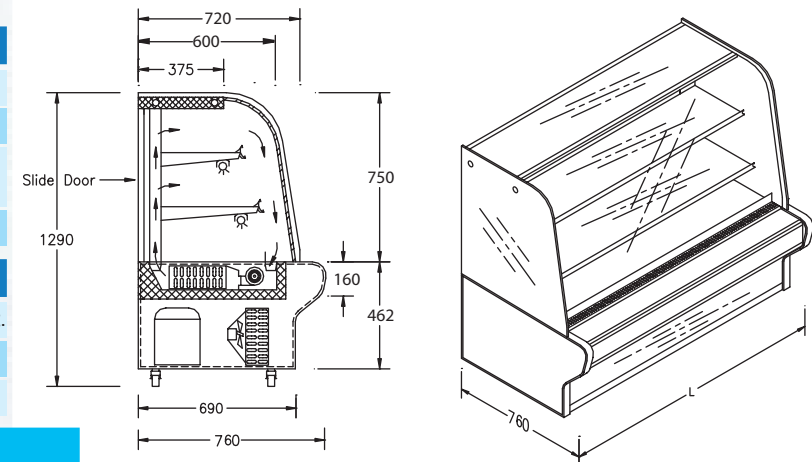

KOLDTECH

The Technology of Excellence

Display Showcase

RCD-SERIES » Cake Display

RCD - 15

Classic all-time favourite display showcase.

STANDARD FEATURES

Refrigerator system	Self-contained, bottom mounted, using R134a as refrigerant. (for refrigerated models)
Controller	Microprocessor controlled with digital temperature display, humidity control (for refrigerated models)
Body & furnishing	Rust proof steel structure base and top with painted glass finish. Single pane side glass. S/S No. 4 finish base and edges. Polyurethane Foamed-in-place insulated bottom panels. Fluorescent light fixtures.
Shelves	Glass shelves with polished stainless steel shelf supports.

MODELS DESCRIPTION

RCD	Refrigerated display unit with double glazed front curved glass. Self closing sliding doors at rear with mirror finish to front.
ORCD	Refrigerated display unit with open front. Air curtain. Insulated back panel with stainless steel finish.
NRCD	Same as RCD but without refrigeration system, display product at ambient temperature.