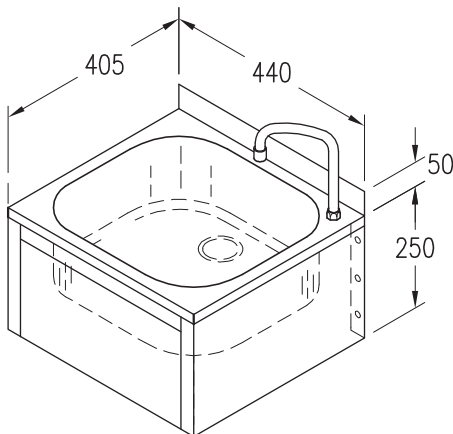

## Sanitary Hand Wash Sink

Heavy duty hand wash sink with hand free operation.

Close

Open

- Stainless steel 16 gauge top & back splash
- Stainless steel 20 gauge body
- Sink bowl dim : 390x355x140 deep
- Rigid spout

Built to satisfy sanitary standard using knee action to turn on-off the faucet. Satisfy health codes by avoiding hand contamination. Deep drawn, seamless sink using heavy duty 16 gauge stainless steel with 50 mm back splash. Heavy duty water shut off valve for durability and trouble free operation.