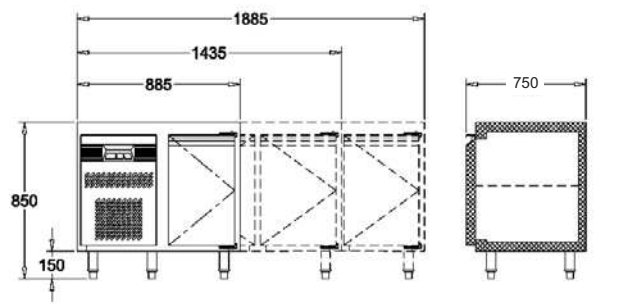

SECTION-RH VIEW

UCR - GN2
UCF - GN2

TOP VIEW

FRONT VIEW

SECTION-RH VIEW

UCR - GN1
UCF - GN1

STANDARD FEATURES

Insulation	Polyurethane Foamed-in-place thickness 60 mm. except back panel 50 mm. door panel 40 mm.		
Finish	• S/S 430 # 4F	• S/S 304 #2B	
Door	Self closing door with easily replaceable magnetic gasket. Mullion heater are standard for freezer units but optional for refrigerator.		
Refrigerator system	Self-contained, easily removable, left or right condensing unit or remote as option. Fitted with condensate evaporator, no drain connection required.		
Controller	Microprocessor controlled with digital temperature display.		
Refrigerant	• Refrigerator (R) R134a	• Freezer (F) R404a	
Temperature range	• Refrigerator 2°C to 5°C	• Freezer -15°C to -18°C	
Shelves / GN Pan	Complete with 1 piece PVC coated wire shelf per door. Stainless steel angle slide to suit GN pan size.		
Options	<ul style="list-style-type: none"> • Stainless steel work top. • Marble or granite top. • Different types of splashback. • Remote condensing unit. • Bar unit with depth of 650 mm. 	<ul style="list-style-type: none"> • Stainless steel shelf. • Drawers in place of S/S door. • Cylinder locks. • Swivel caster. 	<ul style="list-style-type: none"> • Glass door instead of S/S door. • Pass through S/S door at the back. • Locking plate. • For 60 Hz power supply.

TECHNICAL DATA

Refrigerator model	UCR-GN2-xx			UCR-GN1-xx		
Freezer model	UCF-GN2-xx			UCF-GN1-xx		
Dimension D x H (cms.)	76.5 x 85			75 x 85		
Dimension L (cms.)	108.5	183.5	248.5	88.5	143.5	188.5
Door (s)	1	2	3	1	2	3
Power supply	220 / 50 / 1 Ph.			220 / 50 / 1 Ph.		