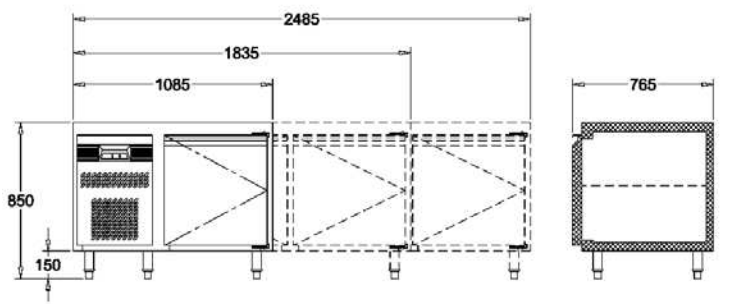

FRONT VIEW

SECTION-RH VIEW

UCR - GN2
UCF - GN2