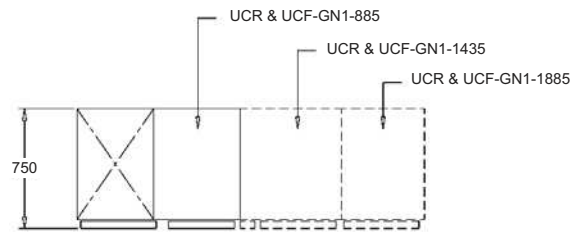

UCR & UCF - SERIES

Undercounter refrigerator / freezer

UCR - GN2
UCF - GN2

TOP VIEW

UCR - GN1
UCF - GN1

STANDARD FEATURES

Insulation	Polyurethane Foamed-in-place thickness 60 mm. except back panel 50 mm. door panel 40 mm.		
Finish	• S/S 430 # 4F	• S/S 304 #2B	
Door	Self closing door with easily replaceable magnetic gasket. Mullion heater are standard for freezer units but optional for refrigerator.		
Refrigerator system	Self-contained, easily removable, left or right condensing unit or remote as option. Fitted with condensate evaporator, no drain connection required.		
Controller	Microprocessor controlled with digital temperature display.		
Refrigerant	• Refrigerator (R) R134a	• Freezer (F) R404a	
Temperature range	• Refrigerator 2°C to 5°C	• Freezer -15°C to -18°C	
Shelves / GN Pan	Complete with 1 piece PVC coated wire shelf per door. Stainless steel angle slide to suit GN pan size.		
Options	• Stainless steel work top. • Marble or granite top. • Different types of splashback. • Remote condensing unit. • Bar unit with depth of 650 mm.	• Stainless steel shelf. • Drawers in place of S/S door. • Cylinder locks. • Swivel caster.	• Glass door instead of S/S door. • Pass through S/S door at the back. • Locking plate. • For 60 Hz power supply.

TECHNICAL DATA

Refrigerator model	UCR-GN2-xx			UCR-GN1-xx		
Freezer model	UCF-GN2-xx			UCF-GN1-xx		
Dimension D x H (cms.)	76.5 x 85			75 x 85		
Dimension L (cms.)	108.5	183.5	248.5	88.5	143.5	188.5
Door (s)	1	2	3	1	2	3
Power supply	220 / 50 / 1 Ph.			220 / 50 / 1 Ph.		

Note : UCR-GN1 1 door model is not available.

Continued product improvement is **Somerville GROUP** policy. Specifications are subject to change without notice.