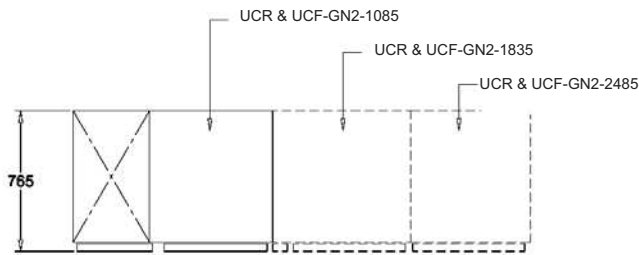

UCR & UCF - SERIES

Undercounter refrigerator / freezer

TOP VIEW