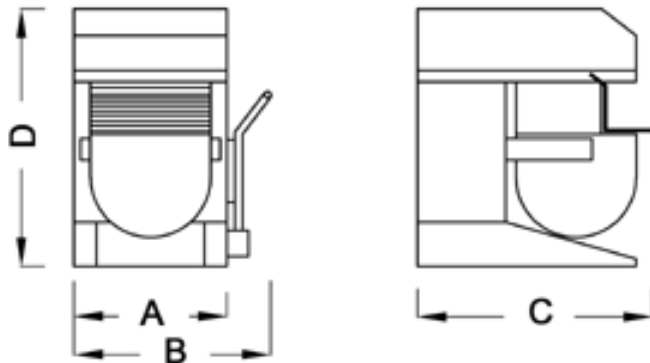

10 Litres

LP990

SPECIAL FOR CATERING

Stainless steel removable bowl,
capacity 10 litres
Variatory speed: 8 positions
Safety grid
Emergency stop button
Protection against failure of voltage
Safety wire bowl grid

Easy to clean

3 tools and 1 bowl included

Dimensions	
A mm	370
B mm	420
C mm	540
D mm	590
Weight	
Kg	30
Power	
kW	0.37
Voltage	
.	MONO - 220 V - 50 Hz